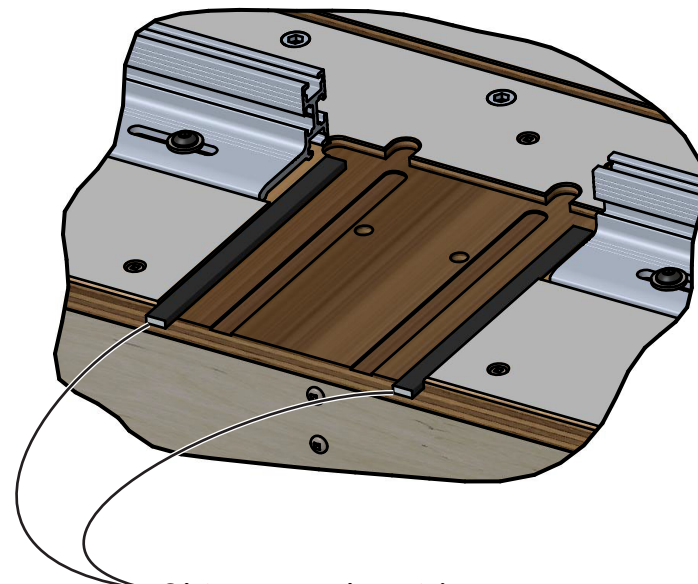

Domino Mortise Offset

Shims in the slots

- 2mm Shim - 6mm Offset
- 4mm Shim - 8mm Offset
- *6mm Shim - 10mm Offset
- 8mm Shim - 12mm Offset

Shims on the sides

- 2mm Shim - 7mm Offset
- 4mm Shim - 9mm Offset
- *6mm Shim - 11mm Offset
- 8mm Shim - 13mm Offset

* - 6mm Shims are included with the Domino Joinery Table