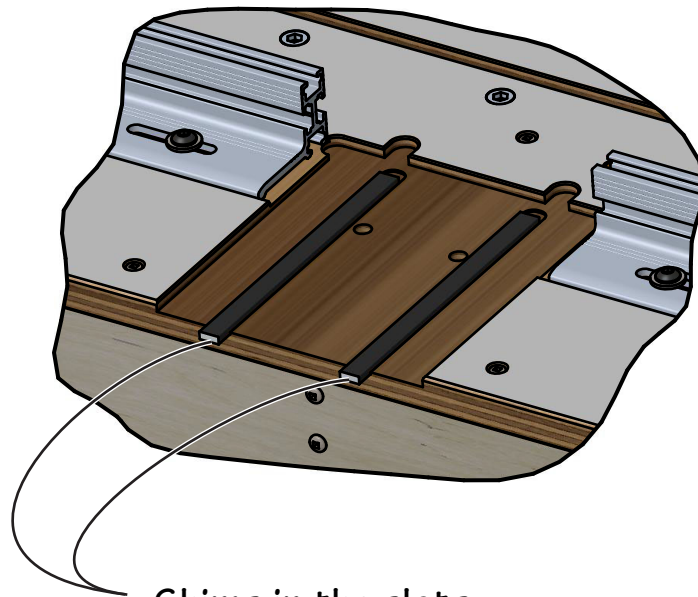

Domino Mortise Offset

Shims in the slots

- 2mm Shim - 6mm Offset
- 4mm Shim - 8mm Offset
- *6mm Shim - 10mm Offset
- 8mm Shim - 12mm Offset

Shims on the sides

- 2mm Shim - 7mm Offset
- 4mm Shim - 9mm Offset
- *6mm Shim - 11mm Offset
- 8mm Shim - 13mm Offset

* - 6mm Shims are included with the Domino Joinery Table